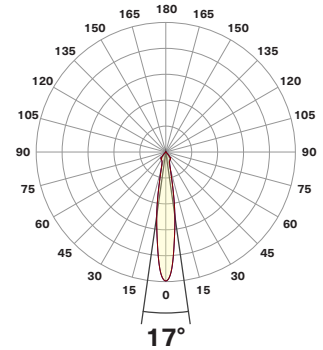

Model Number ¹	Watts	Beam Angle	CRI	Lumens ²	Lumens per watt	Tested K-Temp ³
LEDDW-506-17	6.1	17°	90+	482	79	3000K
LEDDW-506-30	6.1	30°	90+	481	78	3000K
LEDDW-506-40	6.1	40°	90+	475	79	3000K
LEDDW-506-55	6.1	55°	90+	426	79	3000K
LEDDW-508-17	7.9	17°	90+	668	85	3000K
LEDDW-508-30	7.9	30°	90+	671	85	3000K
LEDDW-508-40	8	40°	90+	666	83	3000K
LEDDW-508-55	8	55°	90+	601	75	3000K
LEDDW-510-17	10	17°	90+	856	76	3000K
LEDDW-510-30	10	30°	90+	852	84	3000K
LEDDW-510-40	10	40°	90+	843	85	3000K
LEDDW-510-55	10	55°	90+	763	85	3000K
LEDDW-511-17	11.9	17°	90+	1,015	85	3000K
LEDDW-511-30	11.9	30°	90+	1,021	86	3000K
LEDDW-511-40	11.9	40°	90+	1,016	85	3000K
LEDDW-511-55	11.9	55°	90+	918	77	3000K

¹ Catalog specification example: LEDDW-511-40

² Lumen values are delivered lumen totals.

³ Kelvin Temperature: 1800°K - 3000°K

Modular Multiples®

The Original Multiple Light Family of Fixtures

Dim-to-Warm

Available 50mm LED Modules

Beam Details

All information shown below measured with filter ring installed. Filter media and shielding options available.

LEDDW-511-17

1 m	2 m	3 m	4 m	5 m	6 m	7 m	8 m	9 m	10 m	11 m	12 m	13 m	14 m	15 m	16 m	17 m	18 m	19 m	20 m
3.3 ft	6.6 ft	9.8 ft	13.1 ft	16.4 ft	19.7 ft	23.0 ft	26.2 ft	29.5 ft	32.8 ft	36.1 ft	39.4 ft	42.7 ft	45.9 ft	49.2 ft	52.5 ft	55.8 ft	59.1 ft	62.3 ft	65.6 ft
5355 lx	1339 lx	595 lx	335 lx	214 lx	149 lx	109 lx	84 lx	66 lx	54 lx	44 lx	37 lx	32 lx	27 lx	24 lx	21 lx	19 lx	17 lx	15 lx	13 lx
497.5 fc	124.4 fc	55.3 fc	31.1 fc	19.9 fc	13.8 fc	10.2 fc	7.8 fc	6.1 fc	5.0 fc	4.1 fc	3.5 fc	2.9 fc	2.5 fc	2.2 fc	1.9 fc	1.7 fc	1.5 fc	1.4 fc	1.2 fc