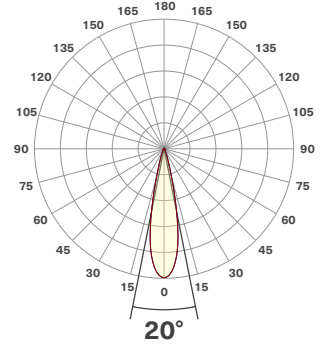

Modular Multiples®

The Original Multiple Light Family of Fixtures

Available 70mm LED Modules

Model Number ¹	Watts	Beam Angle	CRI	Lumens ²	Lumens per watt	Tested K-Temp ³
LEDDW-713-20	13.3	20°	90+	1,224	92	3000K
LEDDW-713-30	13.3	30°	90+	1,213	91	3000K
LEDDW-713-40	13.3	40°	90+	1,148	86	3000K
LEDDW-713-55	13.3	55°	90+	1,182	89	3000K
LEDDW-719-20	19.3	20°	90+	1,747	91	3000K
LEDDW-719-30	19.3	30°	90+	1,735	90	3000K
LEDDW-719-40	19.3	40°	90+	1,650	85	3000K
LEDDW-719-55	19.4	55°	90+	1,715	88	3000K
LEDDW-726-20	26	20°	90+	2,217	85	3000K
LEDDW-726-30	24.9	30°	90+	2,216	85	3000K
LEDDW-726-40	25.1	40°	90+	2,149	86	3000K
LEDDW-726-55	25	55°	90+	2,227	86	3000K
LEDDW-730-20	30	20°	90+	2,539	85	3000K
LEDDW-730-30	30	30°	90+	2,493	83	3000K
LEDDW-730-40	30	40°	90+	2,379	79	3000K
LEDDW-730-55	30	55°	90+	2,491	83	3000K

Beam Details

All information shown below measured with filter ring installed. Filter media and shielding options available.

LEDDW-730-20

1m	2m	3m	4m	5m	6m	7m	8m	9m	10m	11m	12m	13m	14m	15m	16m	17m	18m	19m	20m
3.3 ft	6.6 ft	9.8 ft	13.1 ft	16.4 ft	19.7 ft	23.0 ft	26.2 ft	29.5 ft	32.8 ft	36.1 ft	39.4 ft	42.7 ft	45.9 ft	49.2 ft	52.5 ft	55.8 ft	59.1 ft	62.3 ft	65.6 ft
14059 lx	3515 lx	1562 lx	879 lx	562 lx	391 lx	287 lx	220 lx	174 lx	141 lx	116 lx	98 lx	83 lx	72 lx	62 lx	55 lx	49 lx	43 lx	39 lx	35 lx
1306.2 fc	326.5 fc	145.1 fc	81.6 fc	52.2 fc	36.3 fc	26.7 fc	20.4 fc	16.1 fc	13.1 fc	10.8 fc	9.1 fc	7.7 fc	6.7 fc	5.8 fc	5.1 fc	4.5 fc	4.0 fc	3.6 fc	3.3 fc