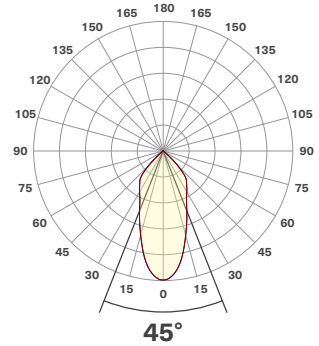

LEDDW-940-45

1m	2m	3m	4m	5m	6m	7m	8m	9m	10m	11m	12m	13m	14m	15m	16m	17m	18m	19m	20m
3.3 ft	6.6 ft	9.8 ft	13.1 ft	16.4 ft	19.7 ft	23.0 ft	26.2 ft	29.5 ft	32.8 ft	36.1 ft	39.4 ft	42.7 ft	45.9 ft	49.2 ft	52.5 ft	55.8 ft	59.1 ft	62.3 ft	65.6 ft
4042 lx	1011 lx	449 lx	253 lx	162 lx	126 lx	82 lx	63 lx	50 lx	40 lx	33 lx	28 lx	24 lx	21 lx	18 lx	16 lx	14 lx	12 lx	11 lx	10 lx
375.5 fc	93.9 fc	41.7 fc	23.5 fc	15.0 fc	10.4 fc	7.7 fc	5.9 fc	4.6 fc	3.8 fc	3.1 fc	2.6 fc	2.2 fc	1.9 fc	1.7 fc	1.5 fc	1.3 fc	1.2 fc	1.0 fc	0.9 fc