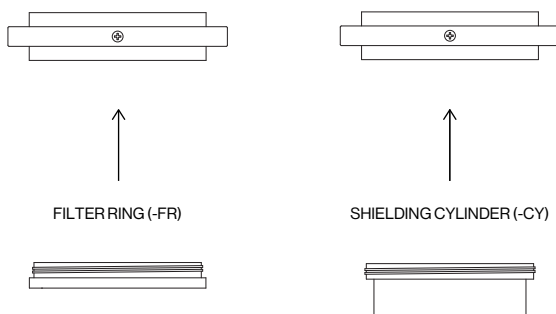

¹ Catalog specification example: LEDDW-940-90

² Lumen values are delivered lumen totals.

³ Kelvin Temperature: 1800°K - 3000°K

Filter Ring / Shielding Cylinder / Filter Media

Applicable to all Modular LED modules.

GIMBAL RING ASSEMBLY

FILTER MEDIA

Modular Multiples®

The Original Multiple Light Family of Fixtures

Available 90mm LED Modules

Beam Details

All information shown below measured with filter ring installed. Filter media and shielding options available.