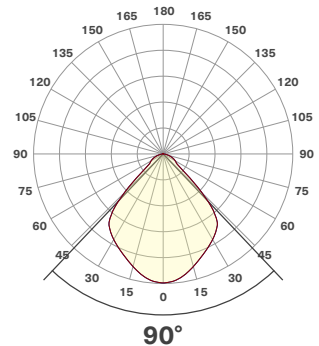

LEDDW-940-90

1m	2m	3m	4m	5m	6m	7m	8m	9m	10m	11m	12m	13m	14m	15m	16m	17m	18m	19m	20m
3.3 ft	6.6 ft	9.8 ft	13.1 ft	16.4 ft	19.7 ft	23.0 ft	26.2 ft	29.5 ft	32.8 ft	36.1 ft	39.4 ft	42.7 ft	45.9 ft	49.2 ft	52.5 ft	55.8 ft	59.1 ft	62.3 ft	65.6 ft
1953 lx	488 lx	217 lx	122 lx	78 lx	54 lx	40 lx	31 lx	24 lx	20 lx	16 lx	14 lx	12 lx	10 lx	9 lx	8 lx	7 lx	6 lx	5 lx	5 lx
181.5 fc	45.4 fc	20.2 fc	11.3 fc	7.3 fc	5.0 fc	3.7 fc	2.8 fc	2.2 fc	1.8 fc	1.5 fc	1.3 fc	1.1 fc	0.9 fc	0.8 fc	0.7 fc	0.6 fc	0.6 fc	0.5 fc	0.5 fc