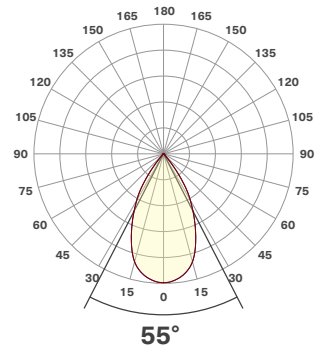

LEDDW-730-55

1m	2m	3m	4m	5m	6m	7m	8m	9m	10m	11m	12m	13m	14m	15m	16m	17m	18m	19m	20m
3.3 ft	6.6 ft	9.8 ft	13.1 ft	16.4 ft	19.7 ft	23.0 ft	26.2 ft	29.5 ft	32.8 ft	36.1 ft	39.4 ft	42.7 ft	45.9 ft	49.2 ft	52.5 ft	55.8 ft	59.1 ft	62.3 ft	65.6 ft
3343 lx	836 lx	371 lx	209 lx	134 lx	93 lx	68 lx	52 lx	41 lx	33 lx	28 lx	23 lx	20 lx	17 lx	15 lx	13 lx	12 lx	10 lx	9 lx	8 lx
310.6 fc	77.7 fc	34.5 fc	19.4 fc	12.4 fc	8.6 fc	6.3 fc	4.9 fc	3.8 fc	3.1 fc	2.6 fc	2.2 fc	1.8 fc	1.6 fc	1.4 fc	1.2 fc	1.1 fc	1.0 fc	0.9 fc	0.8 fc