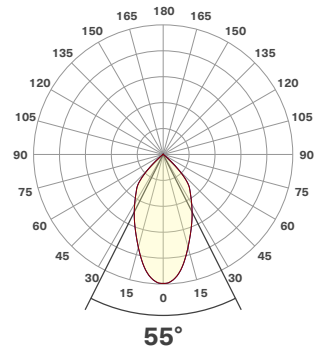

LEDDW-940-55

1m	2m	3m	4m	5m	6m	7m	8m	9m	10m	11m	12m	13m	14m	15m	16m	17m	18m	19m	20m
3.3 ft	6.6 ft	9.8 ft	13.1 ft	16.4 ft	19.7 ft	23.0 ft	26.2 ft	29.5 ft	32.8 ft	36.1 ft	39.4 ft	42.7 ft	45.9 ft	49.2 ft	52.5 ft	55.8 ft	59.1 ft	62.3 ft	65.6 ft
3705 lx	926 lx	412 lx	232 lx	148 lx	103 lx	76 lx	58 lx	46 lx	37 lx	31 lx	26 lx	22 lx	19 lx	16 lx	14 lx	13 lx	11 lx	10 lx	9 lx
344.2 fc	86.1 fc	38.2 fc	21.5 fc	13.8 fc	9.6 fc	7.0 fc	5.4 fc	4.2 fc	3.4 fc	2.8 fc	2.4 fc	2.0 fc	1.8 fc	1.5 fc	1.3 fc	1.2 fc	1.1 fc	1.0 fc	0.9 fc