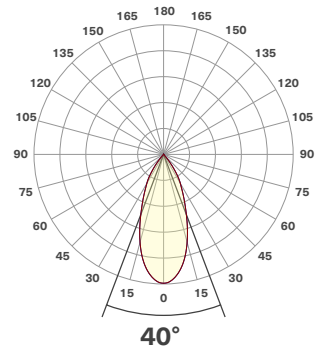

LEDDW-730-40

1m	2m	3m	4m	5m	6m	7m	8m	9m	10m	11m	12m	13m	14m	15m	16m	17m	18m	19m	20m
3.3 ft	6.6 ft	9.8 ft	13.1 ft	16.4 ft	19.7 ft	23.0 ft	26.2 ft	29.5 ft	32.8 ft	36.1 ft	39.4 ft	42.7 ft	45.9 ft	49.2 ft	52.5 ft	55.8 ft	59.1 ft	62.3 ft	65.6 ft
4096 lx	1024 lx	455 lx	256 lx	164 lx	114 lx	84 lx	64 lx	51 lx	41 lx	34 lx	28 lx	24 lx	21 lx	18 lx	16 lx	14 lx	13 lx	11 lx	10 lx
380.5 fc	95.1 fc	42.3 fc	23.8 fc	15.2 fc	10.6 fc	7.8 fc	5.9 fc	4.7 fc	3.8 fc	3.1 fc	2.6 fc	2.3 fc	1.9 fc	1.7 fc	1.5 fc	1.3 fc	1.2 fc	1.1 fc	1.0 fc