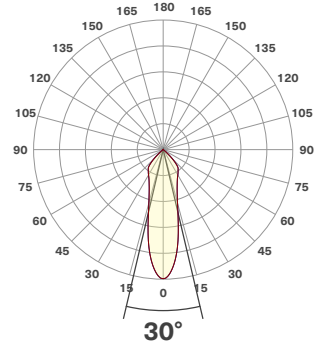

LEDDW-940-30

1m	2m	3m	4m	5m	6m	7m	8m	9m	10m	11m	12m	13m	14m	15m	16m	17m	18m	19m	20m
3.3 ft	6.6 ft	9.8 ft	13.1 ft	16.4 ft	19.7 ft	23.0 ft	26.2 ft	29.5 ft	32.8 ft	36.1 ft	39.4 ft	42.7 ft	45.9 ft	49.2 ft	52.5 ft	55.8 ft	59.1 ft	62.3 ft	65.6 ft
6157 lx	1539 lx	684 lx	385 lx	246 lx	171 lx	126 lx	96 lx	76 lx	62 lx	51 lx	43 lx	36 lx	31 lx	27 lx	24 lx	21 lx	19 lx	17 lx	15 lx
572.0 fc	143.0 fc	63.6 fc	35.8 fc	22.9 fc	15.9 fc	11.7 fc	8.9 fc	7.1 fc	5.7 fc	4.7 fc	4.0 fc	3.4 fc	2.9 fc	2.5 fc	2.2 fc	2.0 fc	1.8 fc	1.6 fc	1.4 fc