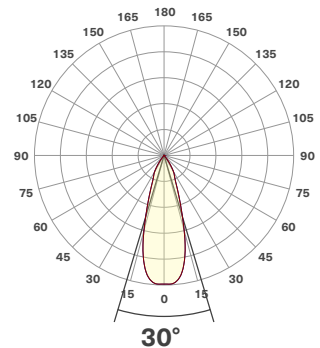

LEDDW-730-30

1m	2m	3m	4m	5m	6m	7m	8m	9m	10m	11m	12m	13m	14m	15m	16m	17m	18m	19m	20m
3.3 ft	6.6 ft	9.8 ft	13.1 ft	16.4 ft	19.7 ft	23.0 ft	26.2 ft	29.5 ft	32.8 ft	36.1 ft	39.4 ft	42.7 ft	45.9 ft	49.2 ft	52.5 ft	55.8 ft	59.1 ft	62.3 ft	65.6 ft
6199 lx	1550 lx	689 lx	387 lx	248 lx	172 lx	127 lx	97 lx	77 lx	62 lx	51 lx	43 lx	37 lx	32 lx	28 lx	24 lx	21 lx	19 lx	17 lx	15 lx
576.0 fc	144.0 fc	64.0 fc	36.0 fc	23.0 fc	16.0 fc	11.8 fc	9.0 fc	7.1 fc	5.8 fc	4.8 fc	4.0 fc	3.4 fc	2.9 fc	2.6 fc	2.2 fc	2.0 fc	1.8 fc	1.6 fc	1.4 fc