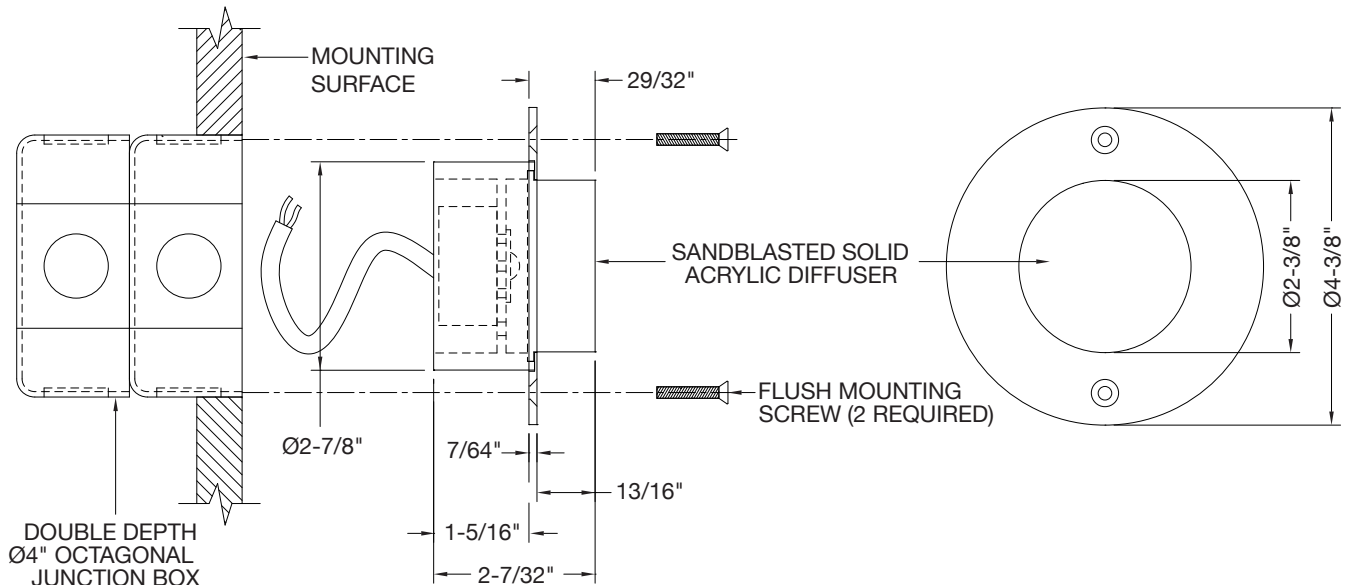

Modular International, Inc.

Fire Extinguisher Indicator Light

- Illuminated with a CREE Blue LED
- Furnished with a satin finished solid acrylic cylindrical diffuser
- Uses less than 3 watts of energy with intensity greater than a 25 watt incandescent lamp
- 60,000 hours of life, compared to 2,500 hours for the 25 watt incandescent lamp
- Standard 4-3/8" round anodized aluminum trim plate can be custom painted. Consult factory for options.
- Required by some state codes.

Modular International, Inc.

Fire Extinguisher Indicator Light

Surface Mounted

Model Number:	LED230-92-E-RD-Blue
Light source:	3 watt blue LED
Housing:	Machined aluminum - anodized
Trim:	Standard: Machined aluminum - anodized Optional: Painted, consult factory for options
Diffuser:	Solid acrylic with satin frosted finish
Power supply:	100-277VAC 50/60Hz Class 2 electronic (non-dimming)