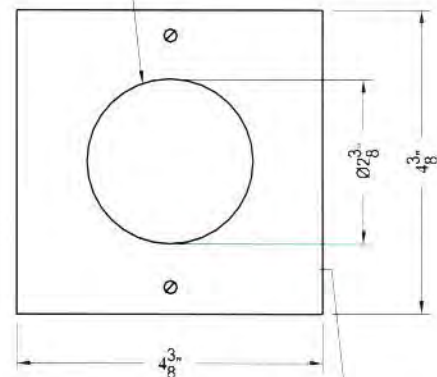

Standard model is designed for 120 volt circuit. Also available in 12 volt or 24 volt, which require the use of a step-down transformer.

Standard Trims

SANDBLASTED SOLID ACRYLIC DIFFUSER

SANDBLASTED SOLID ACRYLIC DIFFUSER