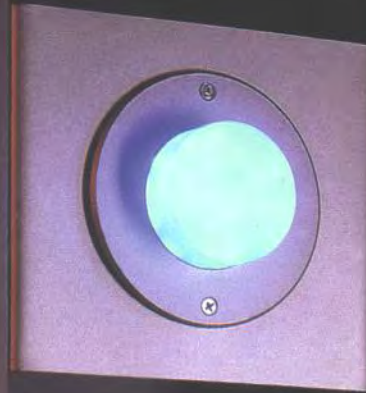

Modular International Inc.

Fire Extinguisher Indicator Light

The fixture is illuminated with blue LEDs and furnished with a satin finished acrylic cylindrical diffuser.

Using less than 5 watts of energy, it has an intensity greater than that of a 25-watt incandescent lamp. In addition, it has 100,000 hours of life compared to 2,500 hours of life for the 25-watt lamp.

The trim may be round or square, in either anodized aluminum, stainless steel, or painted finishes.

Required by some state codes.

Fire Extinguisher Indicator Light

Source:	Blue LEDs	Diffuser:	Satin finish acrylic rod
Energy:	Less than 5 watts	Trim:	Anodized Aluminum, Stainless Steel, Painted Finishes, Round or Square
Life:	100,000 hours	(Allowing for 12 hours a day, for each day of the year, the total usage would be 4,368 hours. On this basis, the LEDs should last 25 years.)	

Standard model is designed for 120 volt circuit. Also available in 12 volt or 24 volt, which require the use of a step-down transformer.

Standard Trims

SANDBLASTED SOLID ACRYLIC DIFFUSER

SANDBLASTED SOLID ACRYLIC DIFFUSER