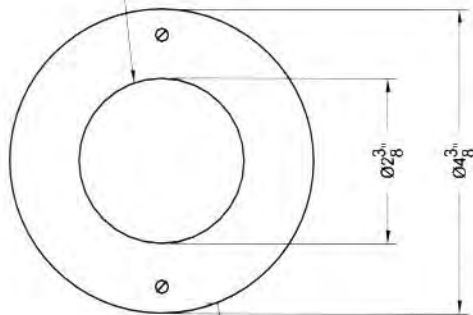

Fire Extinguisher Indicator Light

Source:	Blue LEDs	Diffuser:	Satin finish acrylic rod
Energy:	Less than 5 watts	Trim:	Anodized Aluminum, Stainless Steel, Painted Finishes, Round or Square
Life:	100,000 hours	(Allowing for 12 hours a day, for each day of the year, the total usage would be 4,368 hours. On this basis, the LEDs should last 25 years.)	

Standard model is designed for 120 volt circuit. Also available in 12 volt or 24 volt, which require the use of a step-down transformer.

Standard Trims

SANDBLASTED SOLID ACRYLIC DIFFUSER

SANDBLASTED SOLID ACRYLIC DIFFUSER

CUSTOM TRIMS ALSO AVAILABLE

Modular International Inc.

3941 California Avenue
Pittsburgh, PA 15212
412 734-9000
412 734-5210 fax
mail@modularinternational.com
www.modularinternational.com