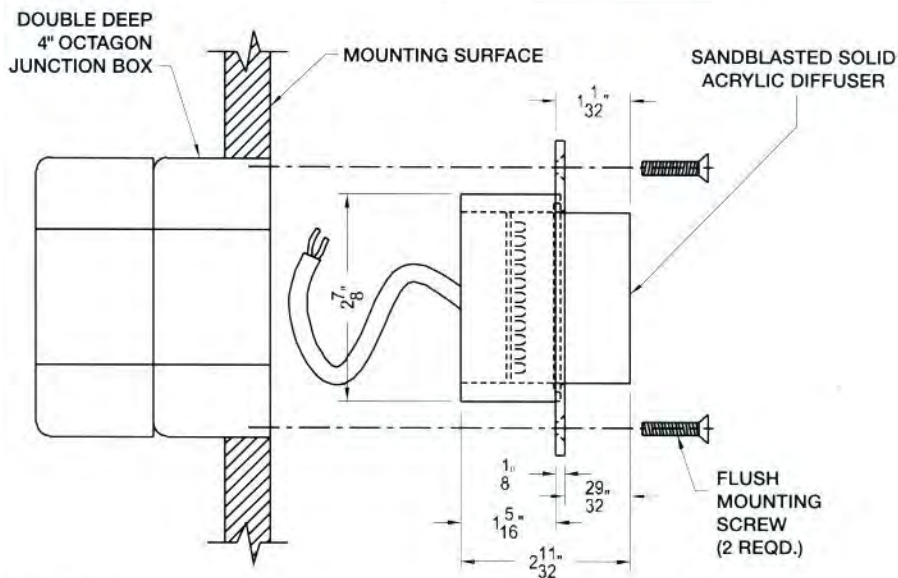

The trim may be round or square, in either anodized aluminum, stainless steel, or painted finishes.

Required by some state codes.

Fire Extinguisher Indicator Light

Source:	Blue LEDs	Diffuser:	Satin finish acrylic rod
Energy:	Less than 5 watts	Trim:	Anodized Aluminum, Stainless Steel, Painted Finishes, Round or Square
Life:	100,000 hours	(Allowing for 12 hours a day, for each day of the year, the total usage would be 4,368 hours. On this basis, the LEDs should last 25 years.)	

Standard model is designed for 120 volt circuit. Also available in 12 volt or 24 volt, which require the use of a step-down transformer.

Standard Trims

SANDBLASTED SOLID ACRYLIC DIFFUSER

SANDBLASTED SOLID ACRYLIC DIFFUSER