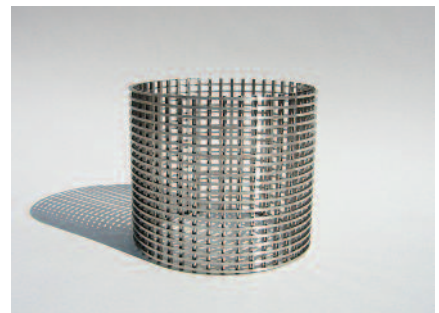

Ø: 6-19/32" Grid Spacing: (H)3/16" (V)15/32"