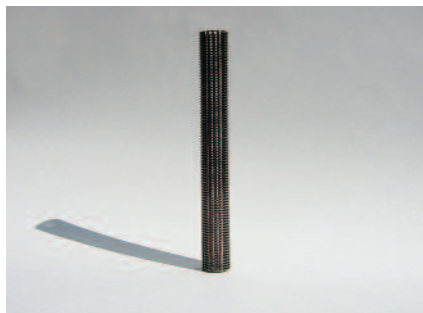

Ø: 1-7/16" Grid Spacing: (H)5/64" (V)9/32"