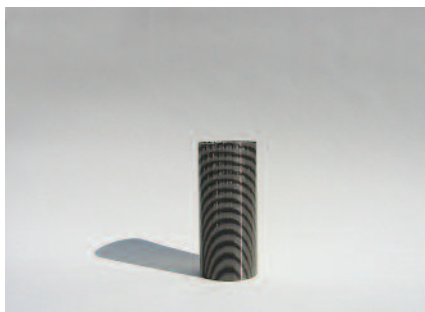

Ø: 3" Grid Spacing: (H)1/4" (V)3/8"

Ø: 3" Grid Spacing: (H)3/64" (V)3/8"