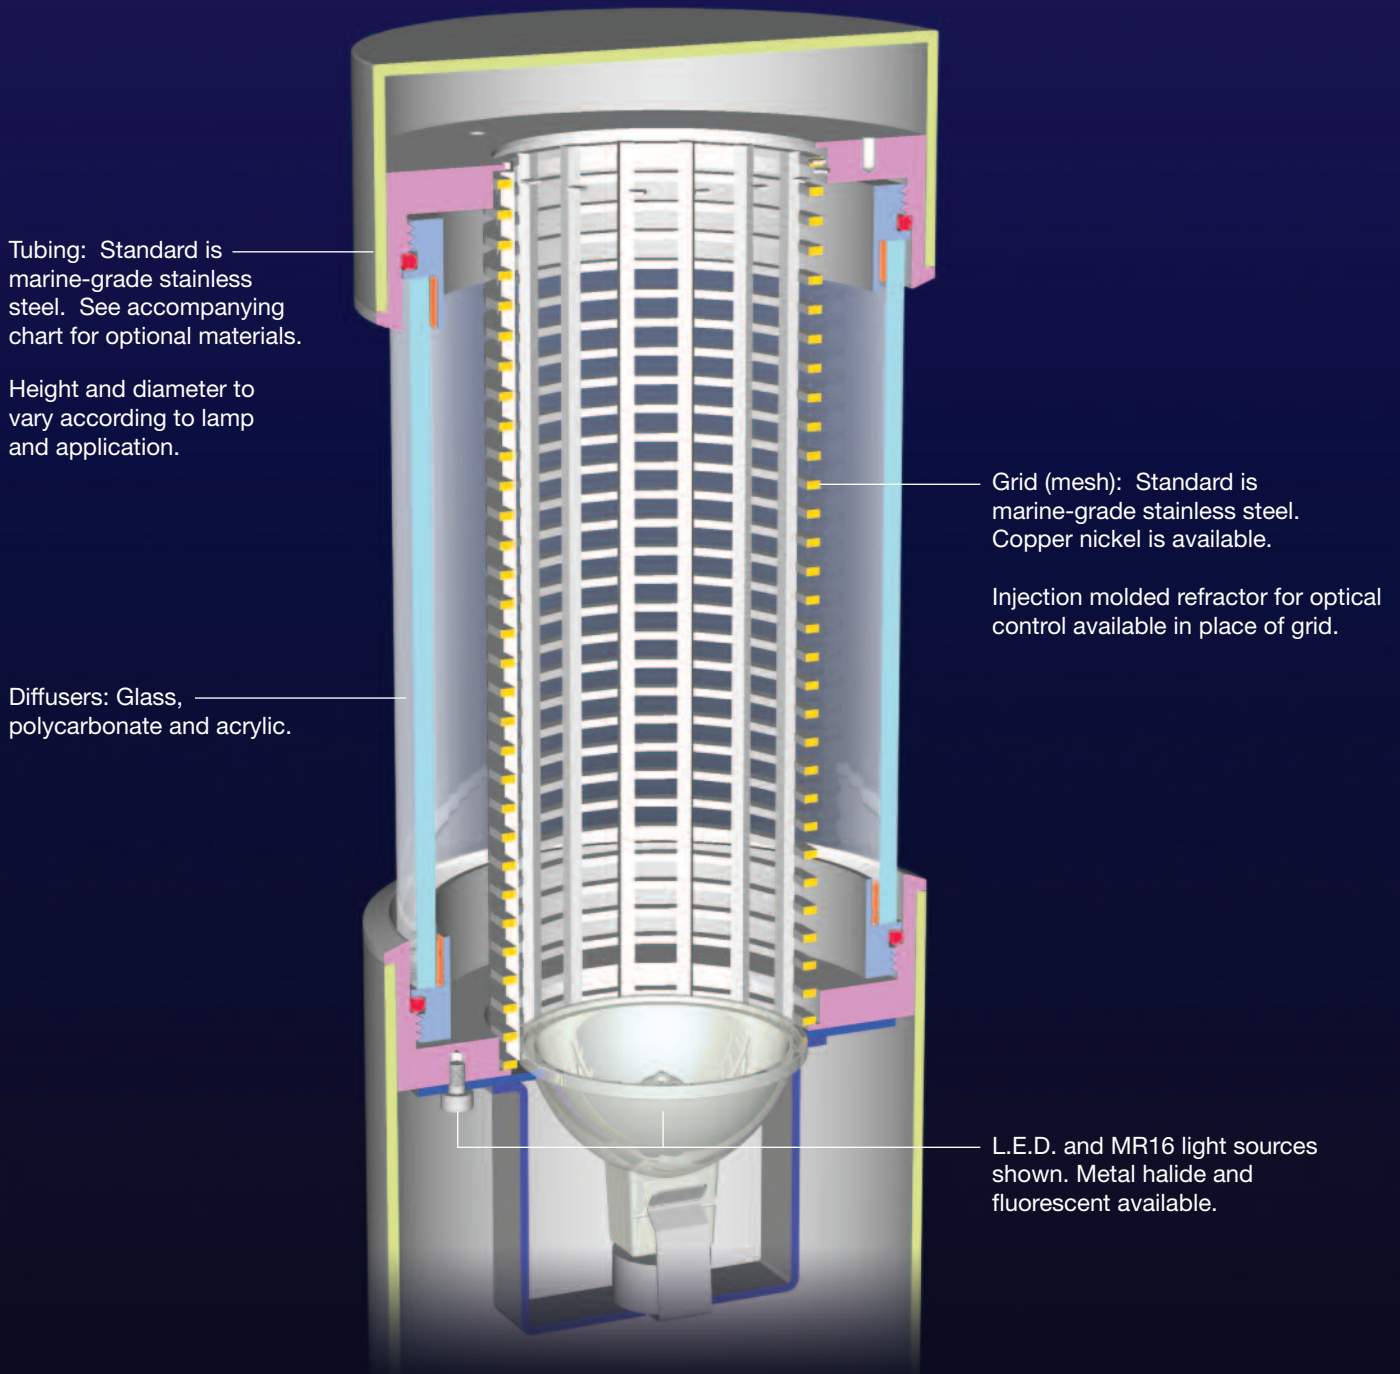

Modular International Inc.

Concentrix™ patented

Once again Modular proves that style need not be sacrificed for function with the Concentrix™ concept. The lean, polished and versatile fixtures can be used anywhere from a city side walk to a residential driveway to a boat dock. Made to withstand the elements you may choose from any of the lamping options offered. Depending upon the lighting effects desired choose from one, two, three or more lamp sources within one fixture to illuminate your scene. Flexible in every regard, Concentrix™ compliments any architectural application. See the menu of options offered below and create your own fixture.

Think Green. Think Dark Sky.

| Shaft (tube) Construction | Lamp Source | Control Options | Grid (mesh) Size and Construction | Diffusers | Illumination Applications |
|---|--|--|--|--|---|
| <p><i>Standard:</i> Marine-grade Stainless Steel (MGSS)</p> <p><i>Alternatives:</i> Aluminum (AL) Wood (W) Granite (G) Steel (S) Concrete (C)</p> | <p>Use 1, 2, 3 or more lamp sources (which may be mixed). Metal Halide (MH) Fluorescent (FL) Low Voltage (LV) L.E.D. <i>Colors:</i> White Red Green Blue Amber</p> | <p>On/Off Switch Dimming Color-changing Sequencing</p> | <p><i>Standard :</i> Marine-grade Stainless steel</p> <p><i>Alternative :</i> Copper Nickel</p> <p>Diameter and length, spacing (horizontal & vertical) is related to the lamp source & desired lighting effect.</p> | <p><i>Glass:</i> clear or white</p> <p><i>Polycarbonate:</i> clear or white</p> <p><i>Acrylic:</i> clear, white or frosted</p> <p>Use refractors for optical control in lue of grid.</p> | <p>Low level plant/ walkway Bollards (40" +/-) Campus light (8' -12') Parking lot light (25' +/-) Other: Bridge, tunnel, underpass, facade lighting, etc.</p> |