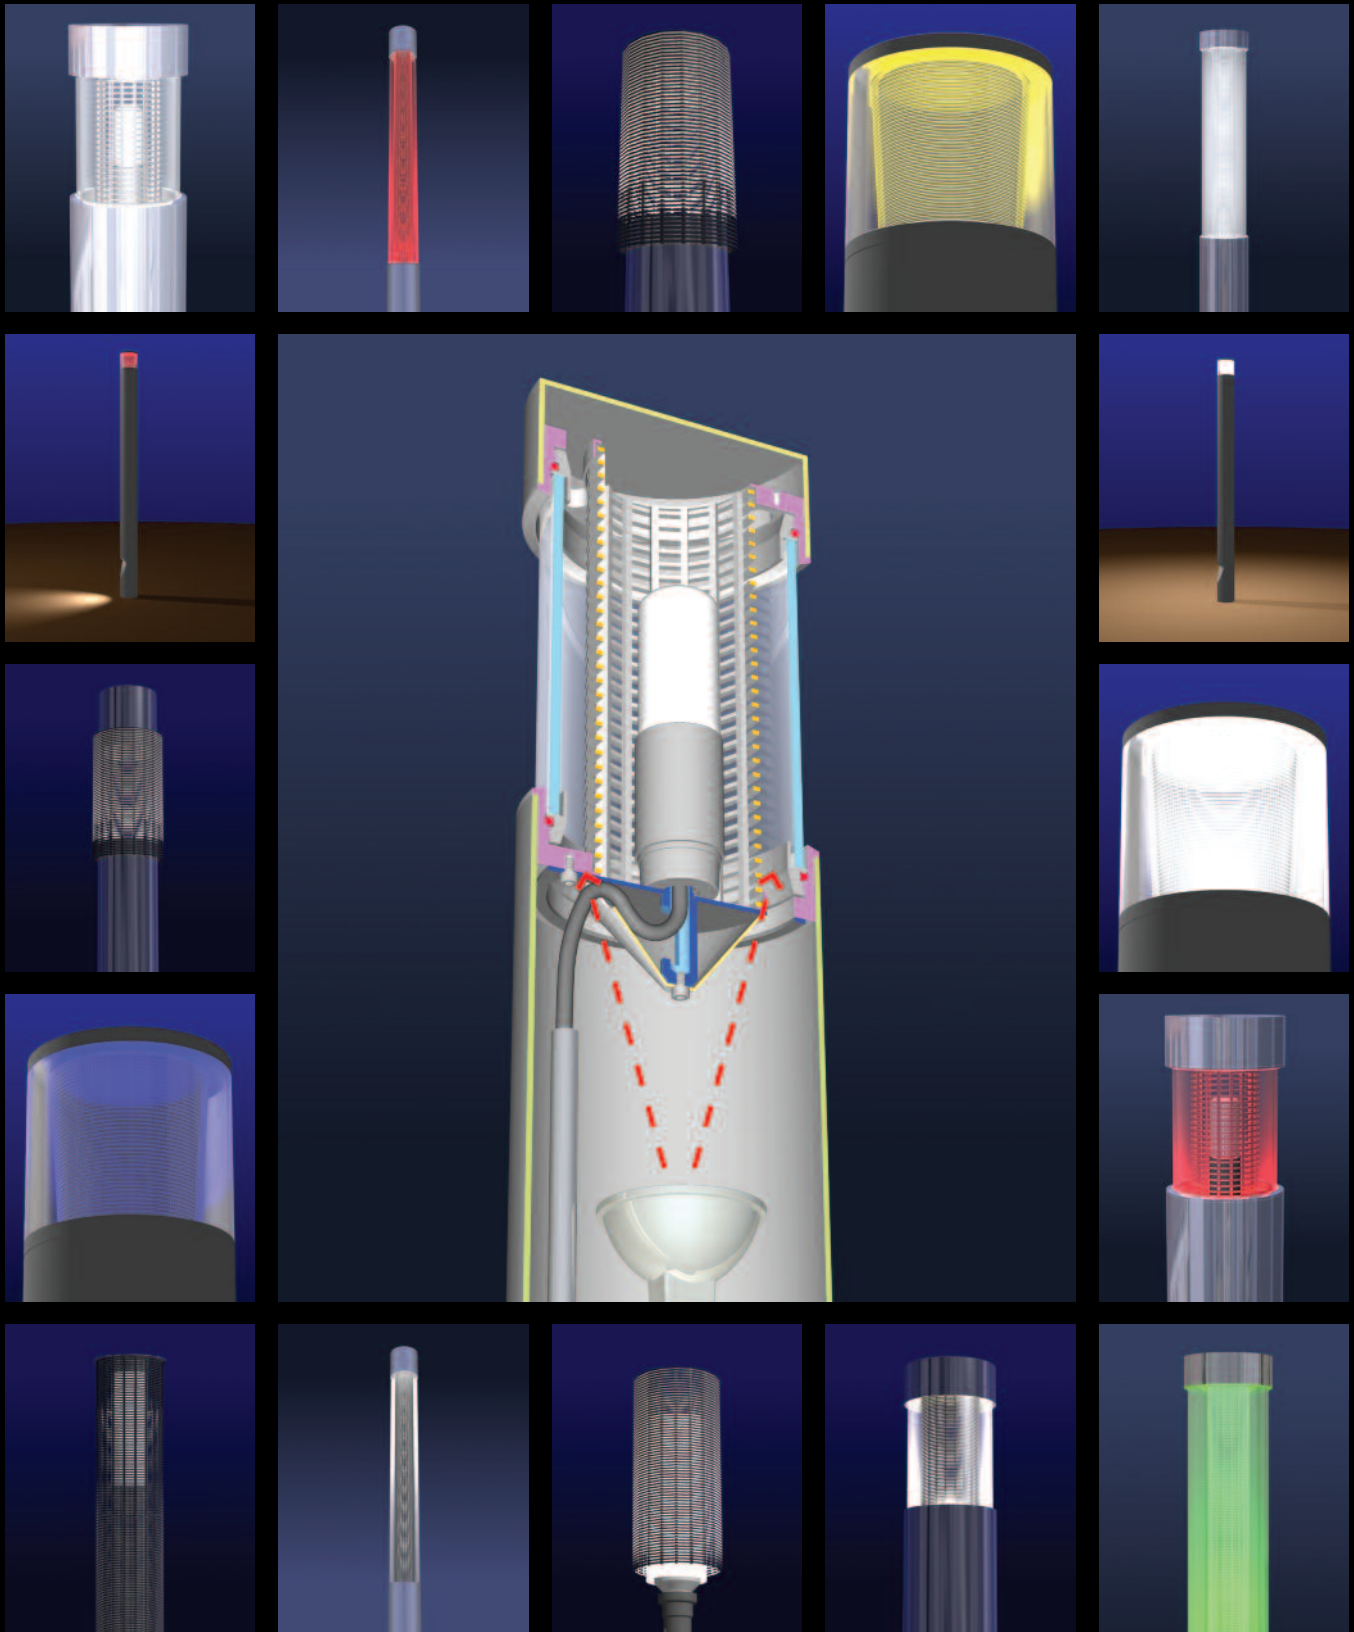

Ø: 3" Grid Spacing: (H)3/64" (V)3/8"

Ø: 6-5/8" Grid Spacing: (H)3/32" (V)15/32"

Ø: 2-15/16" Grid Spacing: (H)3/32" (V)1/4"

Modular International Inc.

3941 California Avenue • Pittsburgh, PA 15212 • 412 734-9000 • 412 734-5210 fax
www.modularinternational.com • info@modularinternational.com

©2008 Modular reserves the right to alter material, dimensions and characteristics without prior notice.

Concentrix™ is a patented product.