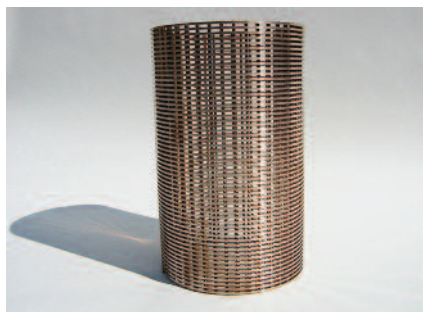

Think Green. Think Dark Sky.

| Shaft (tube) Construction | Lamp Source | Control Options | Grid (mesh) Size and Construction | Diffusers | Illumination Applications |
|---|--|--|--|--|---|
| <p><i>Standard:</i> Marine-grade Stainless Steel (MGSS)</p> <p><i>Alternatives:</i> Aluminum (AL) Wood (W) Granite (G) Steel (S) Concrete (C)</p> | <p>Use 1, 2, 3 or more lamp sources (which may be mixed). Metal Halide (MH) Fluorescent (FL) Low Voltage (LV) L.E.D. <i>Colors:</i> White Red Green Blue Amber</p> | <p>On/Off Switch Dimming Color-changing Sequencing</p> | <p><i>Standard :</i> Marine-grade Stainless steel</p> <p><i>Alternative :</i> Copper Nickel</p> <p>Diameter and length, spacing (horizontal & vertical) is related to the lamp source & desired lighting effect.</p> | <p><i>Glass:</i> clear or white</p> <p><i>Polycarbonate:</i> clear or white</p> <p><i>Acrylic:</i> clear, white or frosted</p> <p>Use refractors for optical control in lue of grid.</p> | <p>Low level plant/ walkway Bollards (40" +/-) Campus light (8' -12') Parking lot light (25' +/-) Other: Bridge, tunnel, underpass, facade lighting, etc.</p> |

Ø: 3" Grid Spacing: (H)1/4" (V)3/8"

Ø: 1-7/16" Grid Spacing: (H)5/64" (V)9/32"

Ø: 6-19/32" Grid Spacing: (H)3/16" (V)15/32"

Ø: 3" Grid Spacing: (H)3/64" (V)3/8"

Ø: 6-5/8" Grid Spacing: (H)3/32" (V)15/32"

Ø: 2-15/16" Grid Spacing: (H)3/32" (V)1/4"