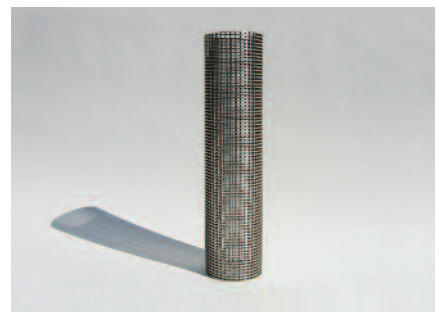

Think Green. Think Dark Sky.

| Shaft (tube) Construction | Lamp Source | Control Options | Grid (mesh) Size and Construction | Diffusers | Illumination Applications |
|---|--|--|--|--|---|
| <p><i>Standard:</i> Marine-grade Stainless Steel (MGSS)</p> <p><i>Alternatives:</i> Aluminum (AL) Wood (W) Granite (G) Steel (S) Concrete (C)</p> | <p>Use 1, 2, 3 or more lamp sources (which may be mixed). Metal Halide (MH) Fluorescent (FL) Low Voltage (LV) L.E.D. <i>Colors:</i> White Red Green Blue Amber</p> | <p>On/Off Switch Dimming Color-changing Sequencing</p> | <p><i>Standard :</i> Marine-grade Stainless steel</p> <p><i>Alternative :</i> Copper Nickel</p> <p>Diameter and length, spacing (horizontal & vertical) is related to the lamp source & desired lighting effect.</p> | <p><i>Glass:</i> clear or white</p> <p><i>Polycarbonate:</i> clear or white</p> <p><i>Acrylic:</i> clear, white or frosted</p> <p>Use refractors for optical control in lue of grid.</p> | <p>Low level plant/ walkway Bollards (40" +/-) Campus light (8' -12') Parking lot light (25' +/-) Other: Bridge, tunnel, underpass, facade lighting, etc.</p> |

Ø: 3" Grid Spacing: (H)1/4" (V)3/8"

Ø: 1-7/16" Grid Spacing: (H)5/64" (V)9/32"

Ø: 6-19/32" Grid Spacing: (H)3/16" (V)15/32"

Ø: 3" Grid Spacing: (H)3/64" (V)3/8"

Ø: 6-5/8" Grid Spacing: (H)3/32" (V)15/32"

Ø: 2-15/16" Grid Spacing: (H)3/32" (V)1/4"