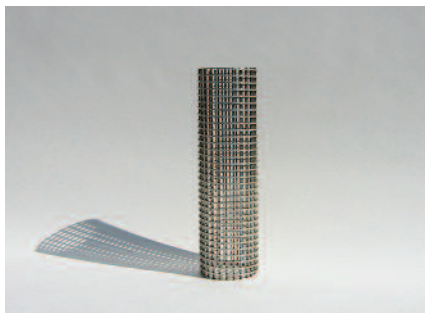

Modular International Inc.

Concentrix™ patented

Once again Modular proves that style need not be sacrificed for function with the Concentrix™ concept. The lean, polished and versatile fixtures can be used anywhere from a city side walk to a residential driveway to a boat dock. Made to withstand the elements you may choose from any of the lamping options offered. Depending upon the lighting effects desired choose from one, two, three or more lamp sources within one fixture to illuminate your scene. Flexible in every regard, Concentrix™ compliments any architectural application. See the menu of options offered below and create your own fixture.

Think Green. Think Dark Sky.

| Shaft (tube) Construction | Lamp Source | Control Options | Grid (mesh) Size and Construction | Diffusers | Illumination Applications |
|---|--|--|--|--|---|
| <p><i>Standard:</i> Marine-grade Stainless Steel (MGSS)</p> <p><i>Alternatives:</i> Aluminum (AL) Wood (W) Granite (G) Steel (S) Concrete (C)</p> | <p>Use 1, 2, 3 or more lamp sources (which may be mixed). Metal Halide (MH) Fluorescent (FL) Low Voltage (LV) L.E.D. <i>Colors:</i> White Red Green Blue Amber</p> | <p>On/Off Switch Dimming Color-changing Sequencing</p> | <p><i>Standard :</i> Marine-grade Stainless steel</p> <p><i>Alternative :</i> Copper Nickel</p> <p>Diameter and length, spacing (horizontal & vertical) is related to the lamp source & desired lighting effect.</p> | <p><i>Glass:</i> clear or white</p> <p><i>Polycarbonate:</i> clear or white</p> <p><i>Acrylic:</i> clear, white or frosted</p> <p>Use refractors for optical control in lue of grid.</p> | <p>Low level plant/ walkway Bollards (40" +/-) Campus light (8' -12') Parking lot light (25' +/-) Other: Bridge, tunnel, underpass, facade lighting, etc.</p> |